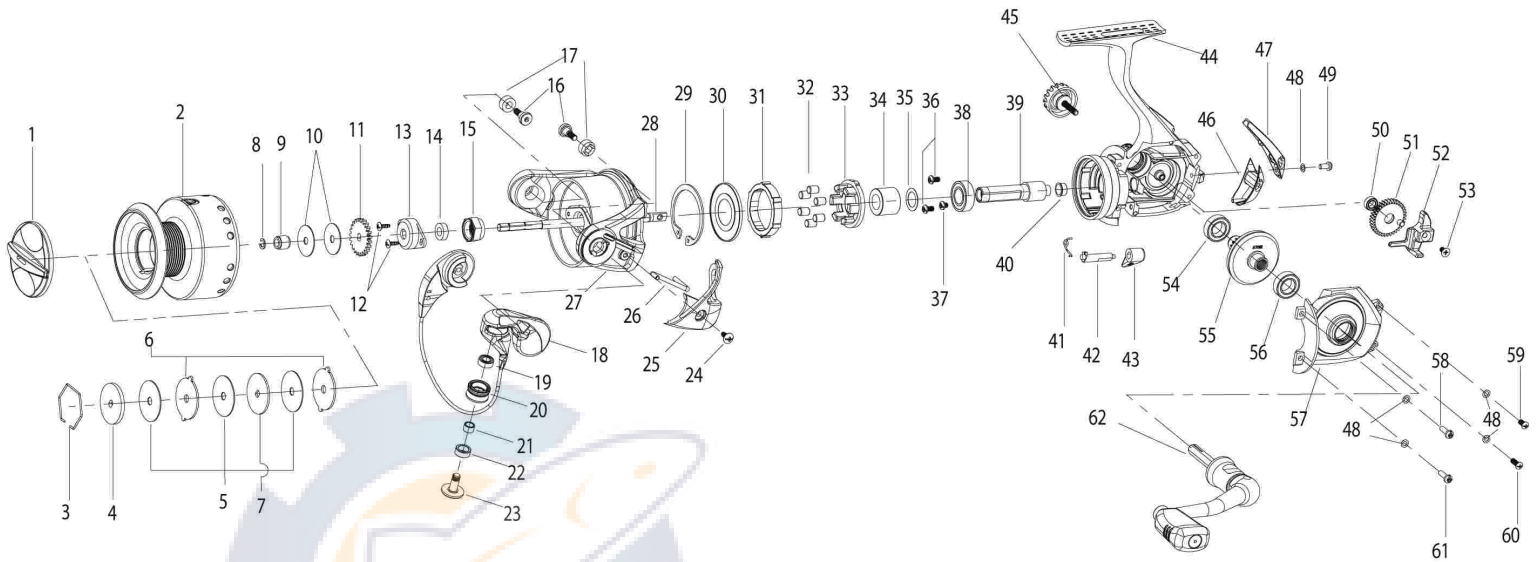

www.reelschematic.com  
Kinetic PTi-A Parts Diagram - KT30PTi-A / KT40PTi-A

KEY #	DESCRIPTION	Kinetic 30	Kinetic 40
1	Drag Knob Assembly	TK332-01	TK332-01
2	Spool	TK321-01	TK321-51
3	Drag Retainer	RQ038-01	RQ038-01
4	Drag Washer "D"	SQ080-01	SQ080-01
5	Drag Washer "B"	RQ033-01	RQ033-01
6	Drag Washer "A"	RQ081-01	RQ081-01
7	Drag Washer "C"	RQ080-01	RQ080-01
8	Retainer Clip	TK034-01	TK034-01
9	Spool Sleeve	TK121-01	TK121-01
10	Spool Adjust Washer	RK030-01	RK030-01
11	Click Gear	RQ037-01	RQ037-01
12	Rotor Nut Lock Screw	RQ094-01	RQ094-01
13	Rotor Nut Cover	TK214-01	TK214-01
14	Main Shaft Bushing	TK213-01	TK213-01
15	Rotor Nut	TK006-01	TK006-01
16	Bail Pivot Screw	TK111-01	TK111-01
17	Bail Pivot Bushing	TK109-01	TK109-01
17A	Bail Pivot Insert	N/A	N/A
18	Bail Assembly	RK347-01	RK347-01
19	Line Roller Bearing	GH202-01	GH202-01
20	Line Roller	TK004-01	TK004-01
22	Line Roller Bushing	TK104-01	TK104-01
23	Line Roller Screw	TK108-01	TK108-01
24	Arm Lever Cover Screw	GU077-01	GU077-01
25	Arm Lever Cover	TK108-01	TK108-01
26	Kick Lever	TK019-01	TK019-01
27	Rotor Sub-Assembly	TK209-02	TK209-02
28	Main Shaft	PQ015-01	PQ015-01
29	Clutch Retaining Ring	TK060-01	TK060-01
30	Clutch Seal Plate	TK166-01	TK166-01
31	Clutch Lock Ring	TK063-01	TK063-01